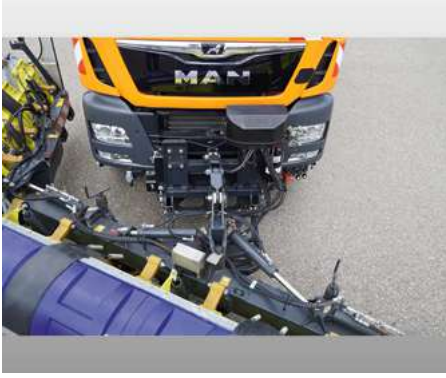

Used machines offer

Snow Plough HP-2W - Snow Plough HP-2W

Offer number: UM3395876

 **aebi schmidt**
group

Brand: Schmitz
Mat.-Nr.: 1350481-6
Year of manufacture: 2021
Serialnumber: HP-2W-75-1-004
Running hours: 20 h
Mileage: 0 km
Condition: Class 5
Location: Germany
79837 St. Blasien

Price: **On request**

New Snow Plough HP-2W

Gallery

Equipment

Basic device in basic equipment

311703	Highway snow plow TARRON HP-2W
673091	share body in RAL 2011 (orange)

Scraper

564424	Combi scraper blades 36 (set)
685000	Lumifog D30mm
553553	Marker lights LED - Profi (replaces basic LED lighting)
358697	Warning light flashing light orange
457405	Additional work light on the left