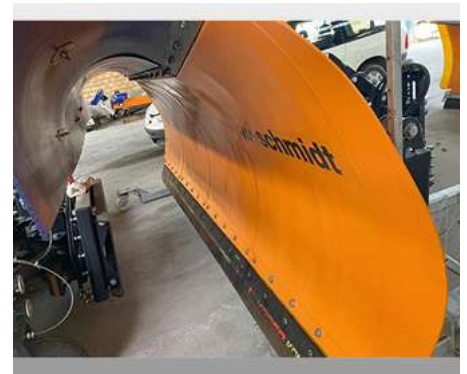

Price: **On request**

New Snow Plough MS 36.1

Gallery

Equipment

Basic equipment	
336598	TARRON MS 36.1 snow plow
441718	Raised share left and right (surcharge)
Scrapper Bar	
563980	Scrapper rails Kombi 36 (set) incl. shock absorber rails and stabilizing springs
701978	Lifting Snow Plow
Add-On Adjustment Group	
129495	adjustment group CH (VSS-A)
395724	Hydraulic adjustment group (lifting/lowering/pivoting)
653869	adjustment size Hydraulic couplings flat sealing - ISO 16028 (S) (size 12/ BG3) - 2 cells
Other required equipment	
884338	No working support available
821882	Storage stand with wheels (set)
Additional options	
624564	Share extension made of steel left for hochgez. crowd
378148	Polyurethane share extension right