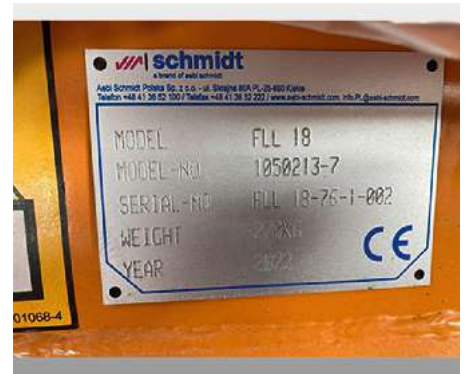

Gallery

Equipment

Basic equipment

745383	FLL 18 snow plow

Scraper Bar

788806	Steel scraper bars 20mm (set)

Add-On Adjustment Group

723347	Adjustment group to Flexigo
355504	Hydraulic coupling ISO 7241 series A size 12.5 male

Other required equipment

868728	Hydraulic side switch for vehicles without separate return

Additional options

696569	wheels (not for UX 100) (set)
139637	Warning flags (with plastic stick) and holder (set)
671940	Plow lights/side marker lights LED