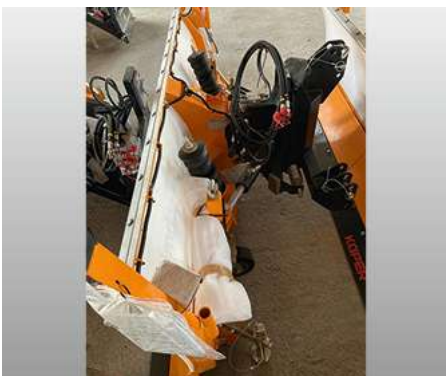

Gallery

Equipment

Basic equipment

647706	Schmitt MPC-P 24 snow plow

Scraper Bar

712827	Combi 25 scraper bars (set)

Add-On Adjustment Group

523588	Mounting plate 3-point cat. 1/2 inc. Cross Slope Compensation