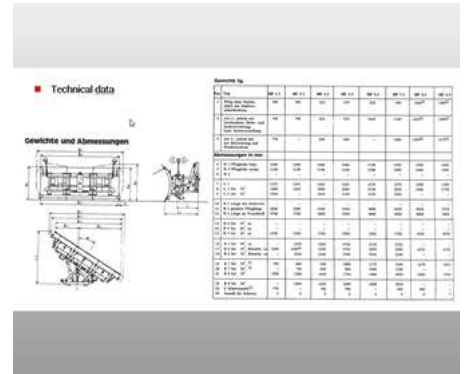

Used machines offer

Snow Plough MF 9.3 - Snow Plough MF 9.3

Offer number: UM2795986

aebi schmidt
group

Brand: Schmidt
 Mat.-Nr.: 9999999-9
 Year of manufacture: 2006
 Serialnumber: MF 9.3-3-60-1-005 and -007 and -008
 Running hours: 800 h
 Condition: Class 4
 Location: Germany
 79837 St. Blasien

Price: **On request**

Airport Snow Plough MF9.3 5710mm

Gallery

Equipment

Equipment airport snow plough MF 9.3

1	7 Plough blades
2	Plough frame
3	Hydraulic lifting- and turning device
4	parking legs
5	Cutting edge Vulkollan 200 x 50 mm
6	45° Clearing angle
7	Snow deflector
8	2 castor wheels, 470 mm diameter, heavy version
9	Painting RAL 2011
10	Plough lighting / side lamps